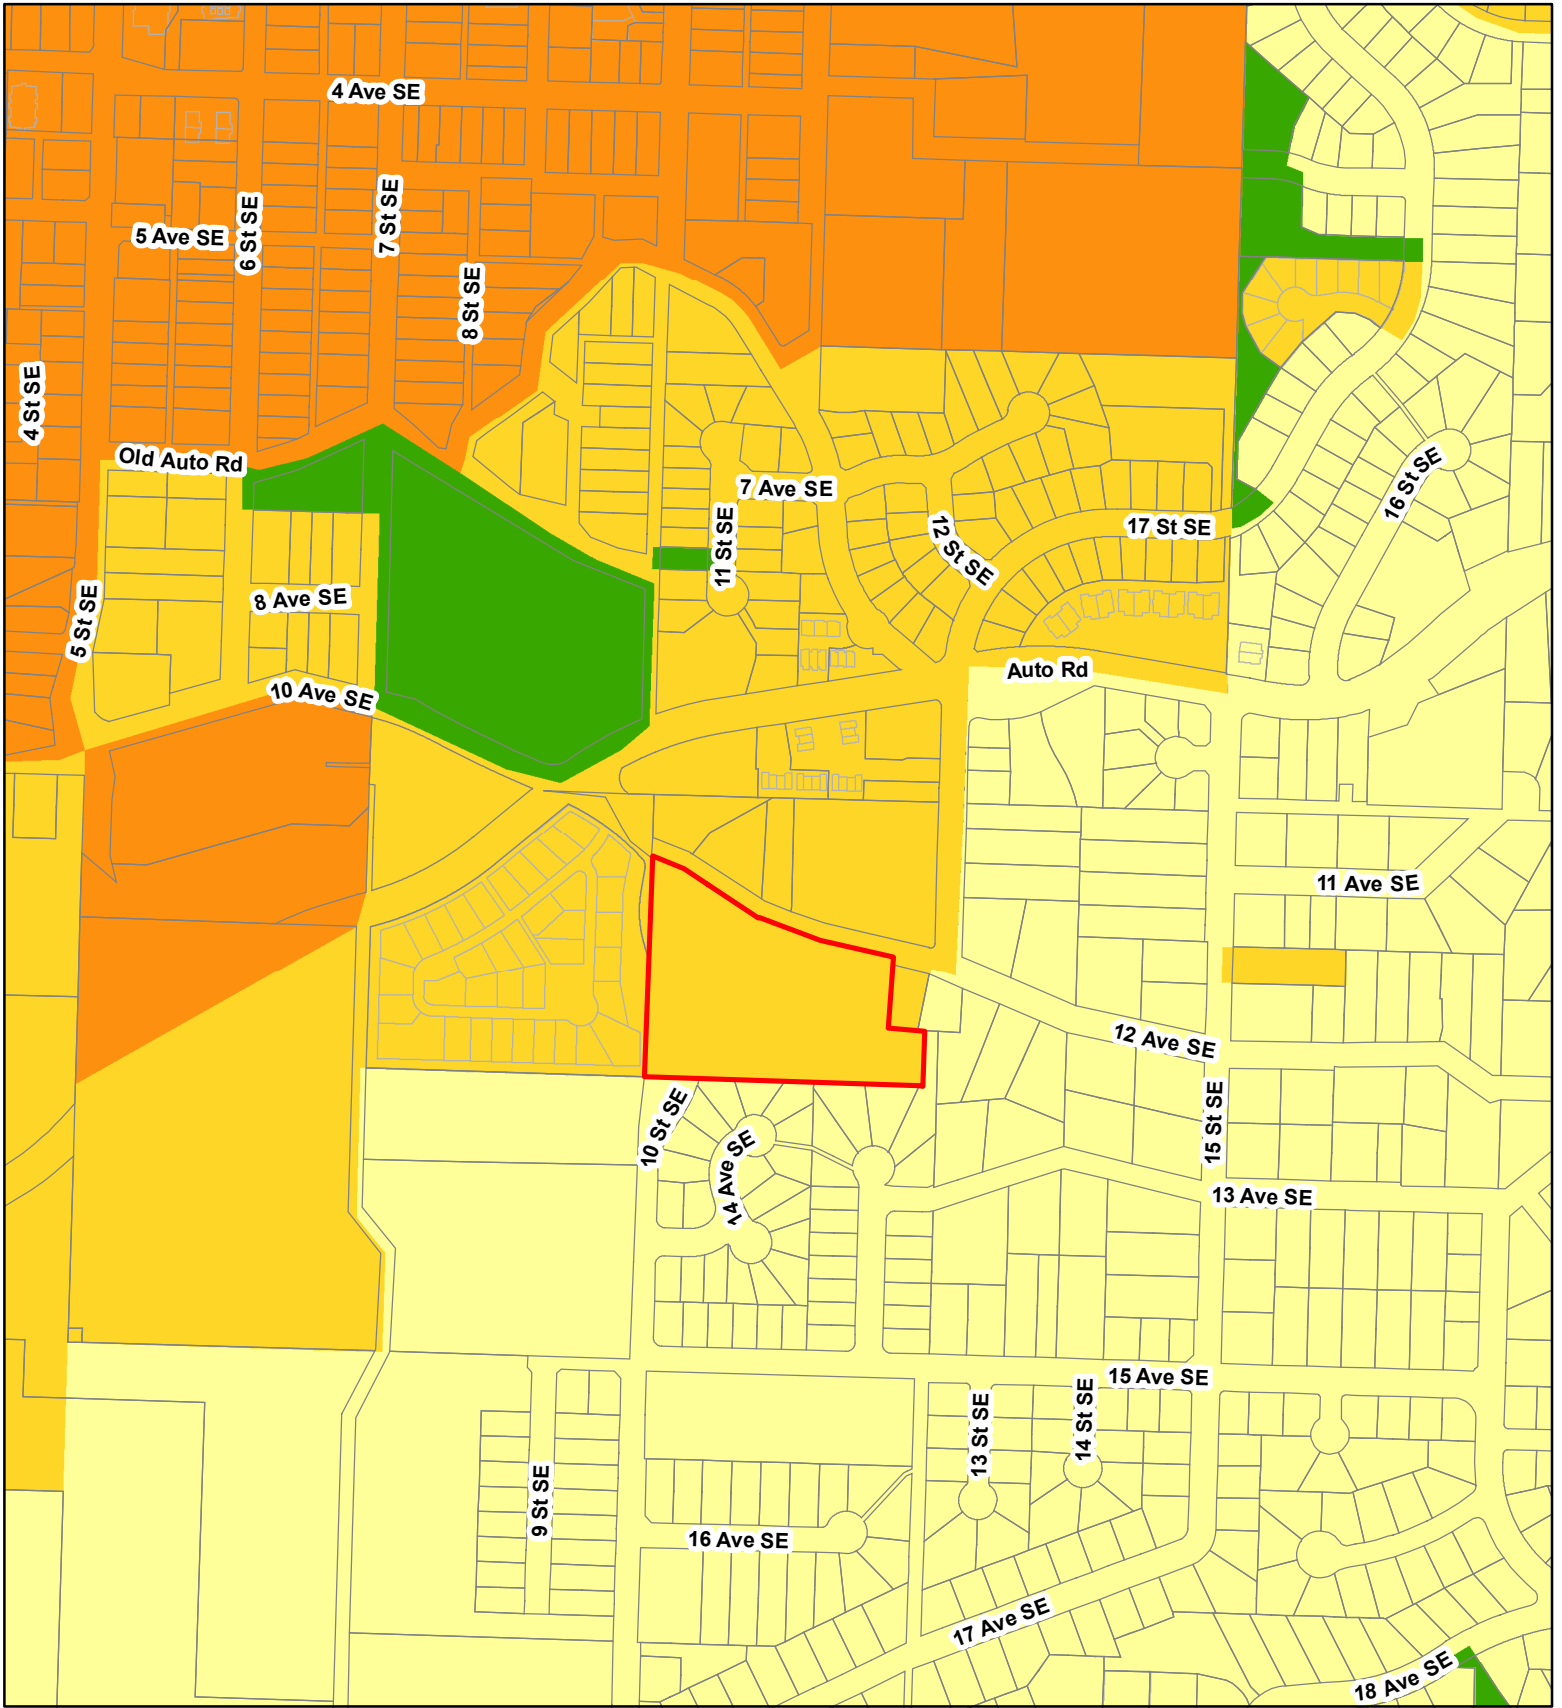

Appendix 1 - Small Scale OCP Map

N

0 70 140 280 Meters

- Parcels
- Strata Lots
- Subject Parcel
- Park
- Residential - Low Density
- Residential - Medium Density
- Residential - High Density