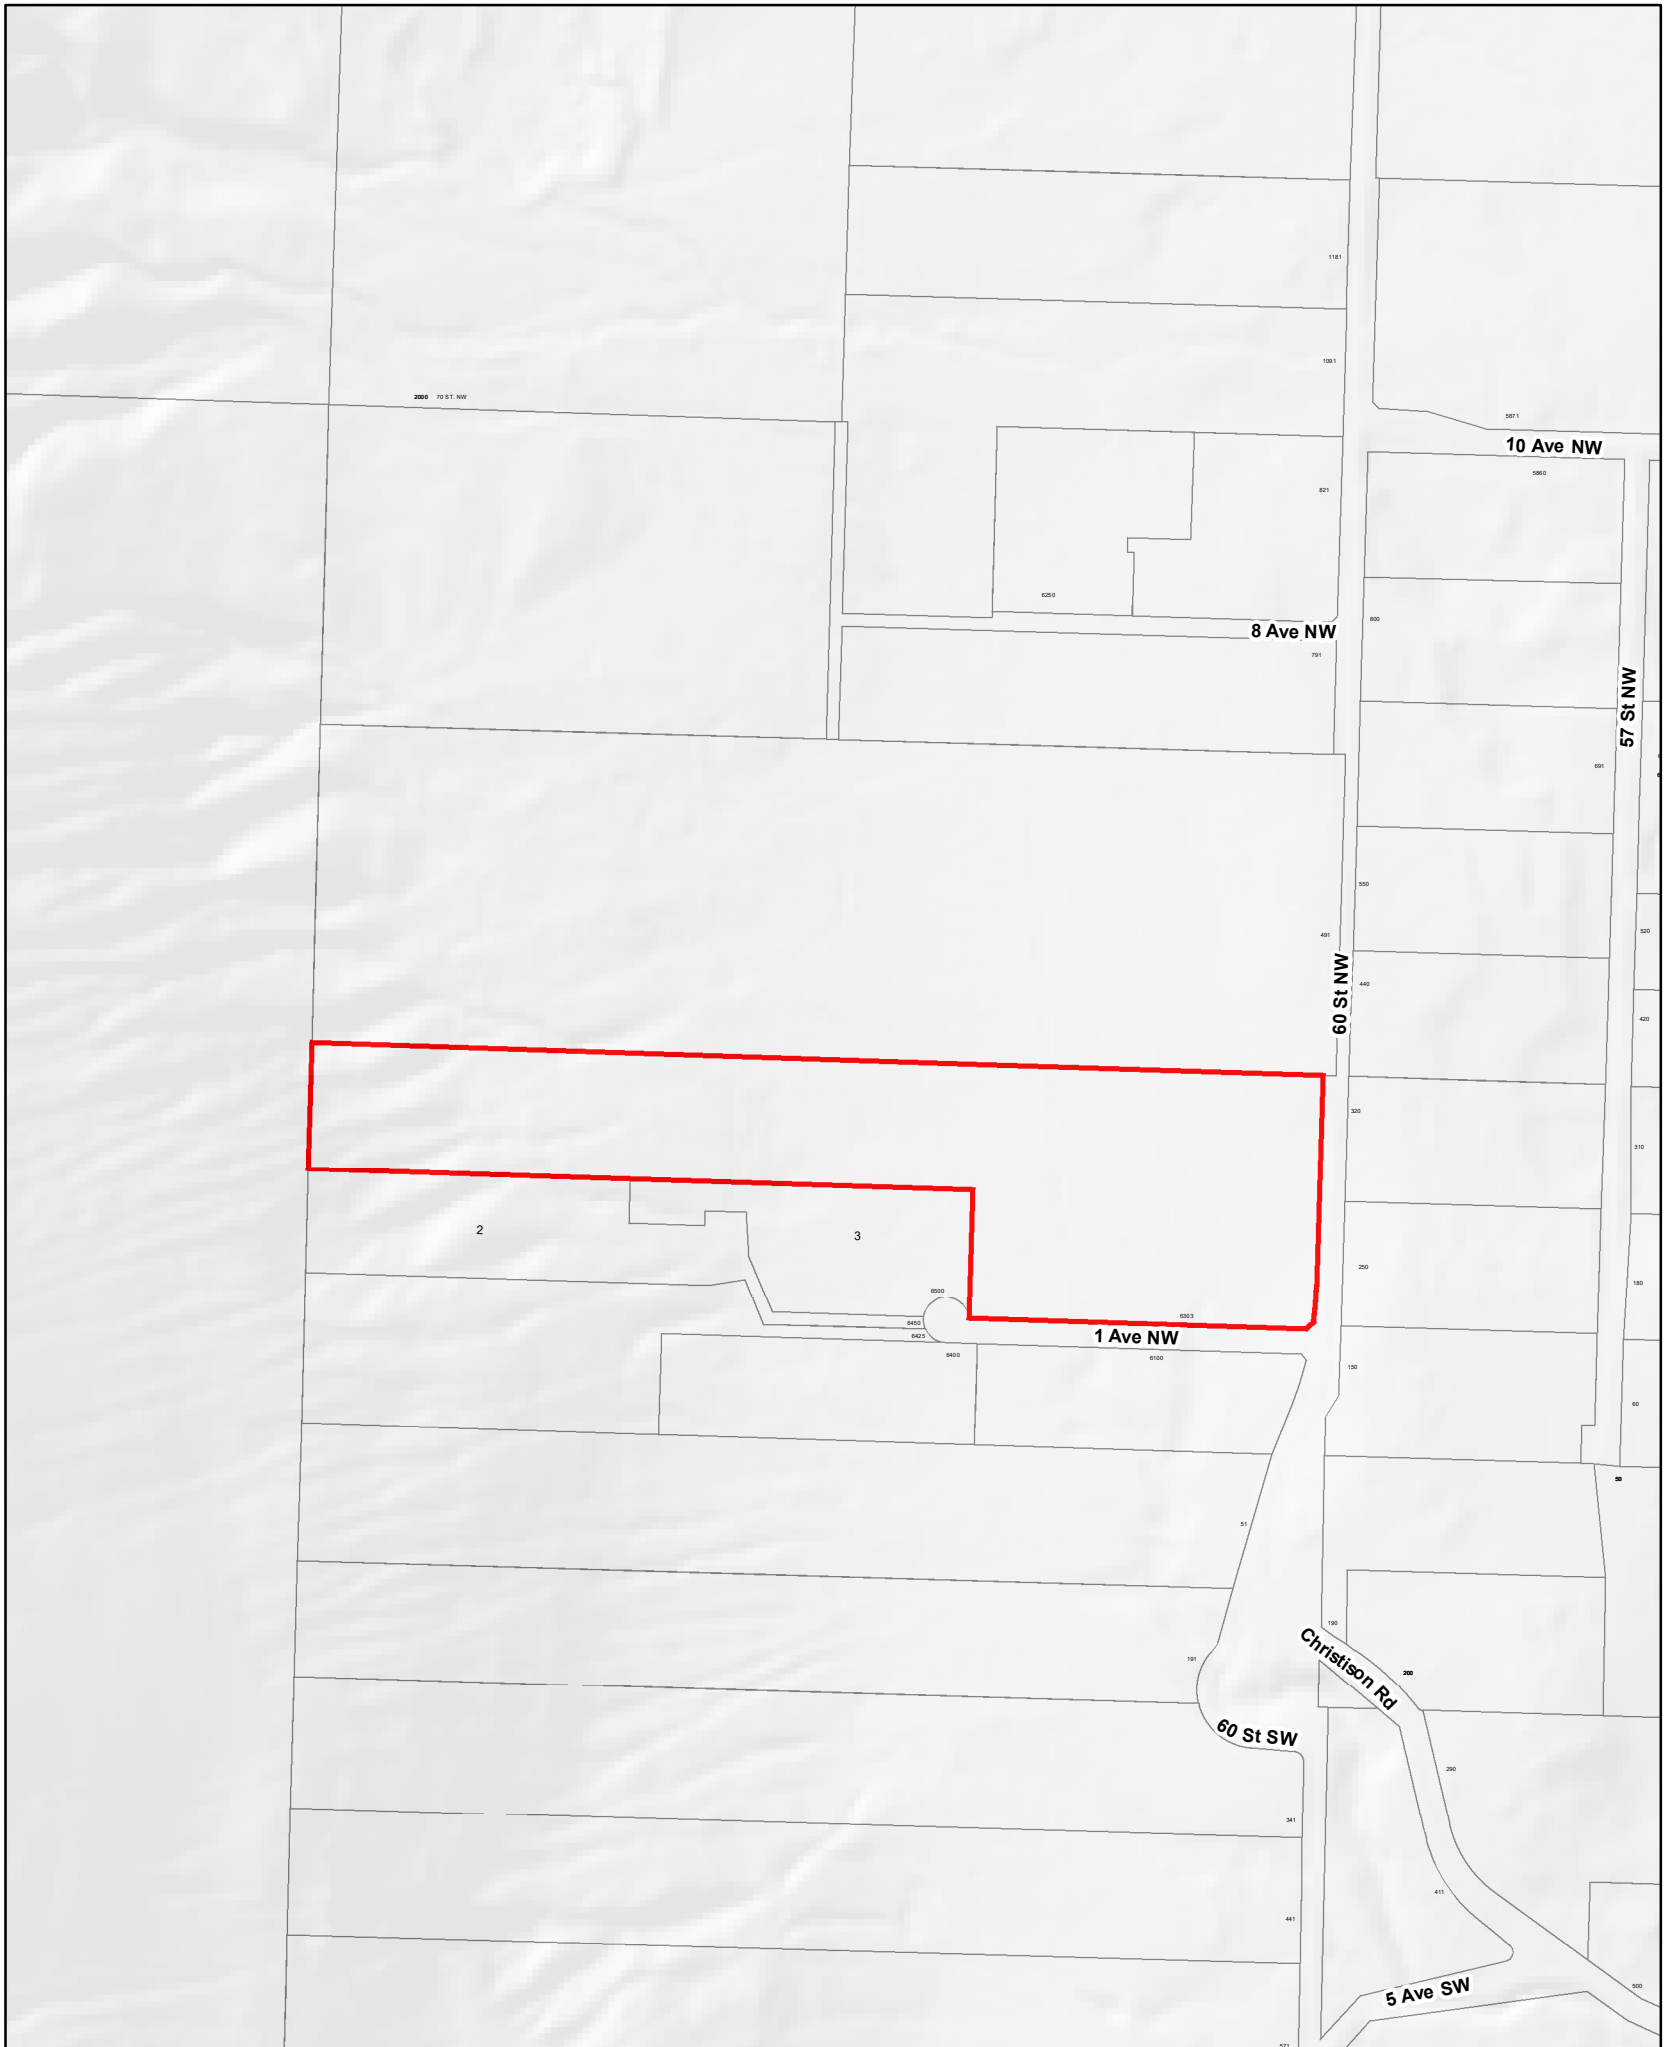

Subject Property Map

N

0 80 160 320 480 640 Meters

Legend

 Subject Property  Parcels